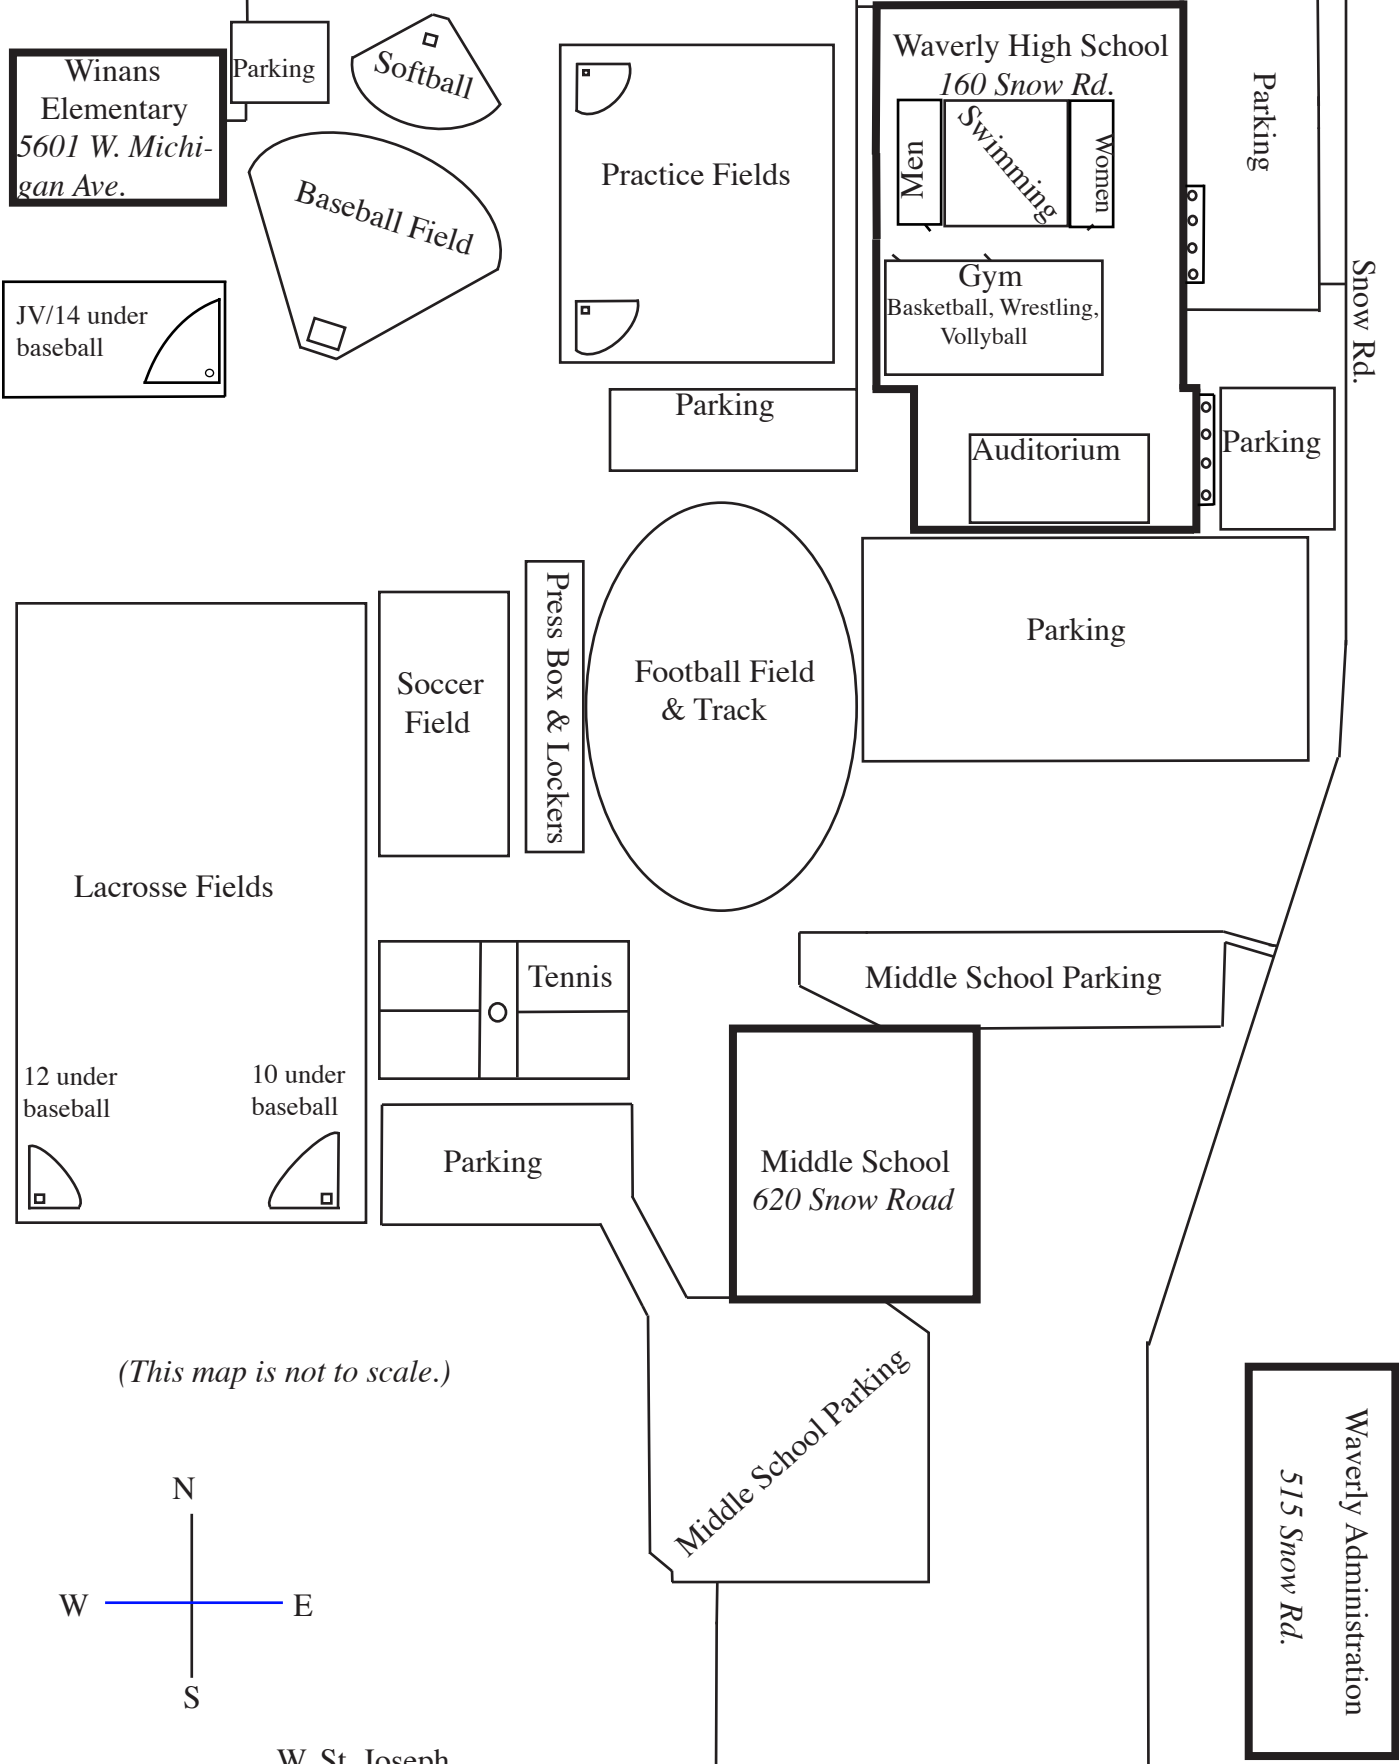

Waverly High School on campus sports complex

W. Michigan Ave.

(This map is not to scale.)

W. St. Joseph

Waverly/Grand Ledge boy's ice hockey home ice

Waverly boy's home golf course

Waverly's womens golf Home Course.

(This map is not to scale)

Waverly boy's and girl's cross country home course

(This map is not to scale)